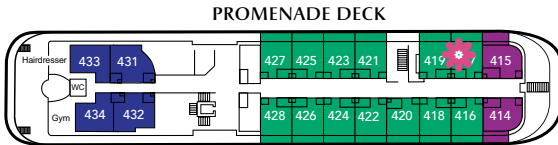

MS Caledonian Sky

Discover personalised small ship coastal cruising around Japan and Korea aboard the MS Caledonian Sky with large viewing decks and sun lounge.

Suite Categories

BRIDGE DECK

Deluxe Balcony Suites
237 sq. ft / 22sq. m
featuring a 86 sq. ft / 8 sq. m private balcony

PROMENADE DECK

Premium Suites
260 sq. ft / 20 sq. m
featuring a 45 sq. ft / 4.2 sq. m featuring a large window

Premium Balcony Suites
260 sq. ft / 20 sq. m
featuring a 45 sq. ft / 4.2 sq. m private balcony

Owner's Corner Suite
260 sq. ft / 20 sq. m
featuring a 45 sq. ft / 4.2 sq. m private balcony

CALEDONIAN DECK

Superior Suite
232 sq. ft / 21.6 sq. m

CASTLE DECK

Standard Suite
244 sq. ft / 22.7 sq. m
featuring four portholes

Forward Standard Suite
244 sq. ft / 22.7 sq. m
featuring four portholes

Technical Data

- Length: 90.6 m • Width: 15.3 m
- Max. Cruising Speed: 12 knots
 - Tonnage: 4,200
 - Total Refurbishment: 2012
 - Guest Capacity: 114 • Crew: 75