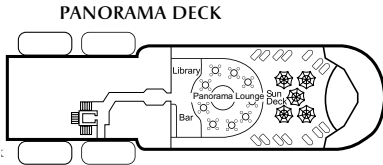

MS Caledonian Sky

Discover personalised small ship coastal cruising around Japan and Korea aboard the MS Caledonian Sky with large viewing decks and sun lounge.

Suite Categories

BRIDGE DECK

Deluxe Balcony Suites
237 sq. ft / 22sq. m
featuring a 86 sq. ft / 8 sq. m private balcony

PROMENADE DECK

Premium Suites
260 sq. ft / 20 sq. m
featuring a 45 sq. ft / 4.2 sq. m featuring a large window

Premium Balcony Suites
260 sq. ft / 20 sq. m
featuring a 45 sq. ft / 4.2 sq. m private balcony

Owner's Corner Suite
260 sq. ft / 20 sq. m
featuring a 45 sq. ft / 4.2 sq. m private balcony

CALEDONIAN DECK

Superior Suite
232 sq. ft / 21.6 sq. m

CASTLE DECK

Standard Suite
244 sq. ft / 22.7 sq. m
featuring four portholes

Forward Standard Suite
244 sq. ft / 22.7 sq. m
featuring four portholes

Technical Data

- Length: 90.6 m • Width: 15.3 m
- Max. Cruising Speed: 12 knots
 - Tonnage: 4,200
 - Total Refurbishment: 2012
 - Guest Capacity: 114 • Crew: 75