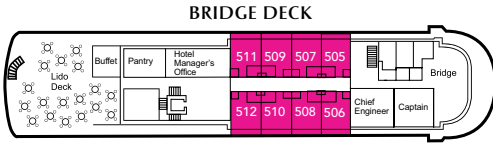

MS Caledonian Sky

Discover personalised small ship coastal cruising around Japan and Korea aboard the MS Caledonian Sky with large viewing decks and sun lounge.

Suite Categories

BRIDGE DECK

Deluxe Balcony Suites
237 sq. ft / 22sq. m
featuring a 86 sq. ft / 8 sq. m private balcony

PROMENADE DECK

Premium Suites
260 sq. ft / 20 sq. m
featuring a 45 sq. ft / 4.2 sq. m featuring a large window

Premium Balcony Suites
260 sq. ft / 20 sq. m
featuring a 45 sq. ft / 4.2 sq. m private balcony

Owner's Corner Suite
260 sq. ft / 20 sq. m
featuring a 45 sq. ft / 4.2 sq. m private balcony

CALEDONIAN DECK

Superior Suite
232 sq. ft / 21.6 sq. m

CASTLE DECK

Standard Suite
244 sq. ft / 22.7 sq. m
featuring four portholes

Forward Standard Suite
244 sq. ft / 22.7 sq. m
featuring four portholes

Technical Data

- Length: 90.6 m • Width: 15.3 m
- Max. Cruising Speed: 12 knots
 - Tonnage: 4,200
 - Total Refurbishment: 2012
 - Guest Capacity: 114 • Crew: 75