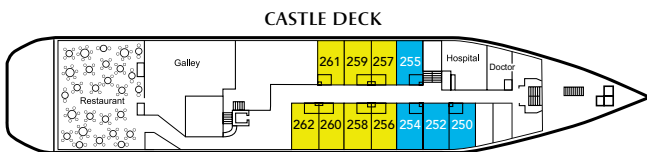

MS Caledonian Sky

Discover personalised small ship coastal cruising around Japan and Korea aboard the MS Caledonian Sky with large viewing decks and sun lounge.

Suite Categories

BRIDGE DECK

Deluxe Balcony Suites
237 sq. ft / 22sq. m
featuring a 86 sq. ft / 8 sq. m private balcony

PROMENADE DECK

Premium Suites
260 sq. ft / 20 sq. m
featuring a 45 sq. ft / 4.2 sq. m featuring a large window

Premium Balcony Suites
260 sq. ft / 20 sq. m
featuring a 45 sq. ft / 4.2 sq. m private balcony

Owner's Corner Suite
260 sq. ft / 20 sq. m
featuring a 45 sq. ft / 4.2 sq. m private balcony

CALEDONIAN DECK

Superior Suite
232 sq. ft / 21.6 sq. m

CASTLE DECK

Standard Suite
244 sq. ft / 22.7 sq. m
featuring four portholes

Forward Standard Suite
244 sq. ft / 22.7 sq. m
featuring four portholes

Technical Data

- Length: 90.6 m • Width: 15.3 m
- Max. Cruising Speed: 12 knots
 - Tonnage: 4,200
 - Total Refurbishment: 2012
 - Guest Capacity: 114 • Crew: 75