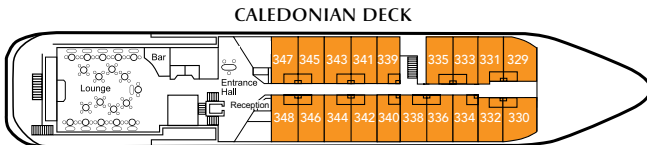

MS Caledonian Sky

Discover personalised small ship coastal cruising around Japan and Korea aboard the MS Caledonian Sky with large viewing decks and sun lounge.

Suite Categories

BRIDGE DECK

Deluxe Balcony Suites
237 sq. ft / 22sq. m
featuring a 86 sq. ft / 8 sq. m private balcony

PROMENADE DECK

Premium Suites
260 sq. ft / 20 sq. m
featuring a 45 sq. ft / 4.2 sq. m featuring a large window

Premium Balcony Suites
260 sq. ft / 20 sq. m
featuring a 45 sq. ft / 4.2 sq. m private balcony

Owner's Corner Suite
260 sq. ft / 20 sq. m
featuring a 45 sq. ft / 4.2 sq. m private balcony

CALEDONIAN DECK

Superior Suite
232 sq. ft / 21.6 sq. m

CASTLE DECK

Standard Suite
244 sq. ft / 22.7 sq. m
featuring four portholes

Forward Standard Suite
244 sq. ft / 22.7 sq. m
featuring four portholes

Technical Data

- Length: 90.6 m • Width: 15.3 m
- Max. Cruising Speed: 12 knots
 - Tonnage: 4,200
 - Total Refurbishment: 2012
 - Guest Capacity: 114 • Crew: 75